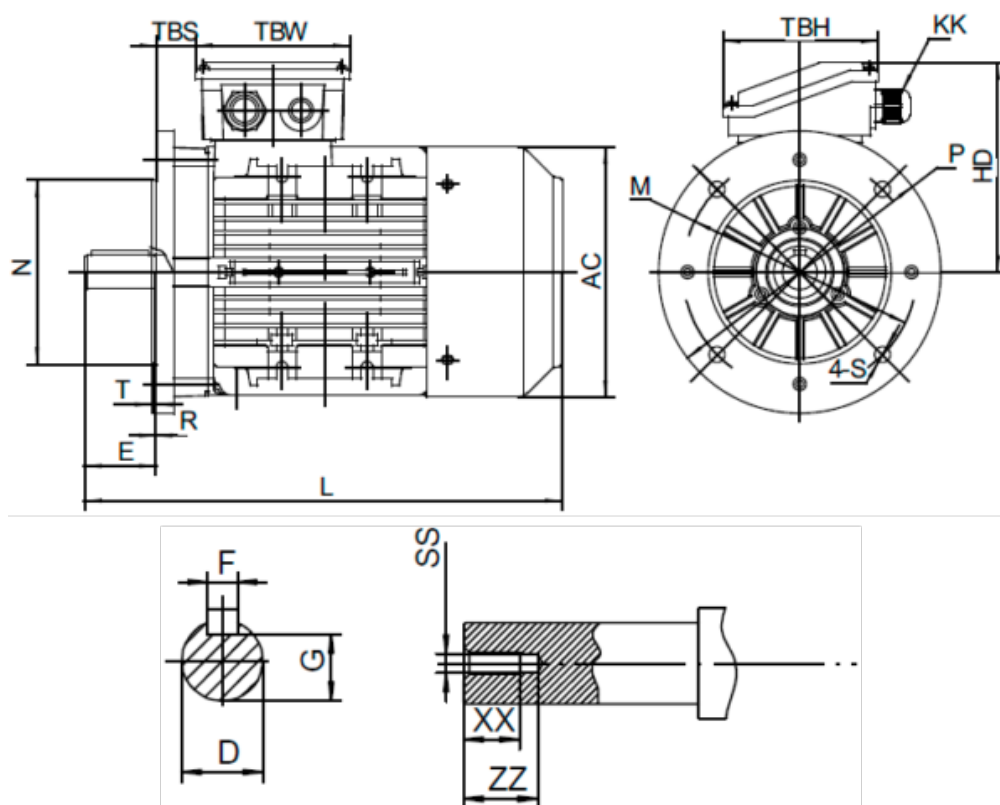

Data Sheet

Article number: 2518007506240140

Description: Kleedrive T3A 132M2-6 7.5kw 900 rpm UL/CSA
3x400/690V 50 HZ IP55 B5 Eff=86,8%

Measures

AA = 260	L = 460/498	TBH = 118
AC = Ø261	M = Ø265	TBS = 36.5
AD = 323	N = Ø230	TBW = 118
D = Ø38	P = Ø300	XX = 28
E = 80	R = 0	ZZ = 37
F = 10	S = Ø15	
G = 33	SS = M12	
HD = 191	T = 4	